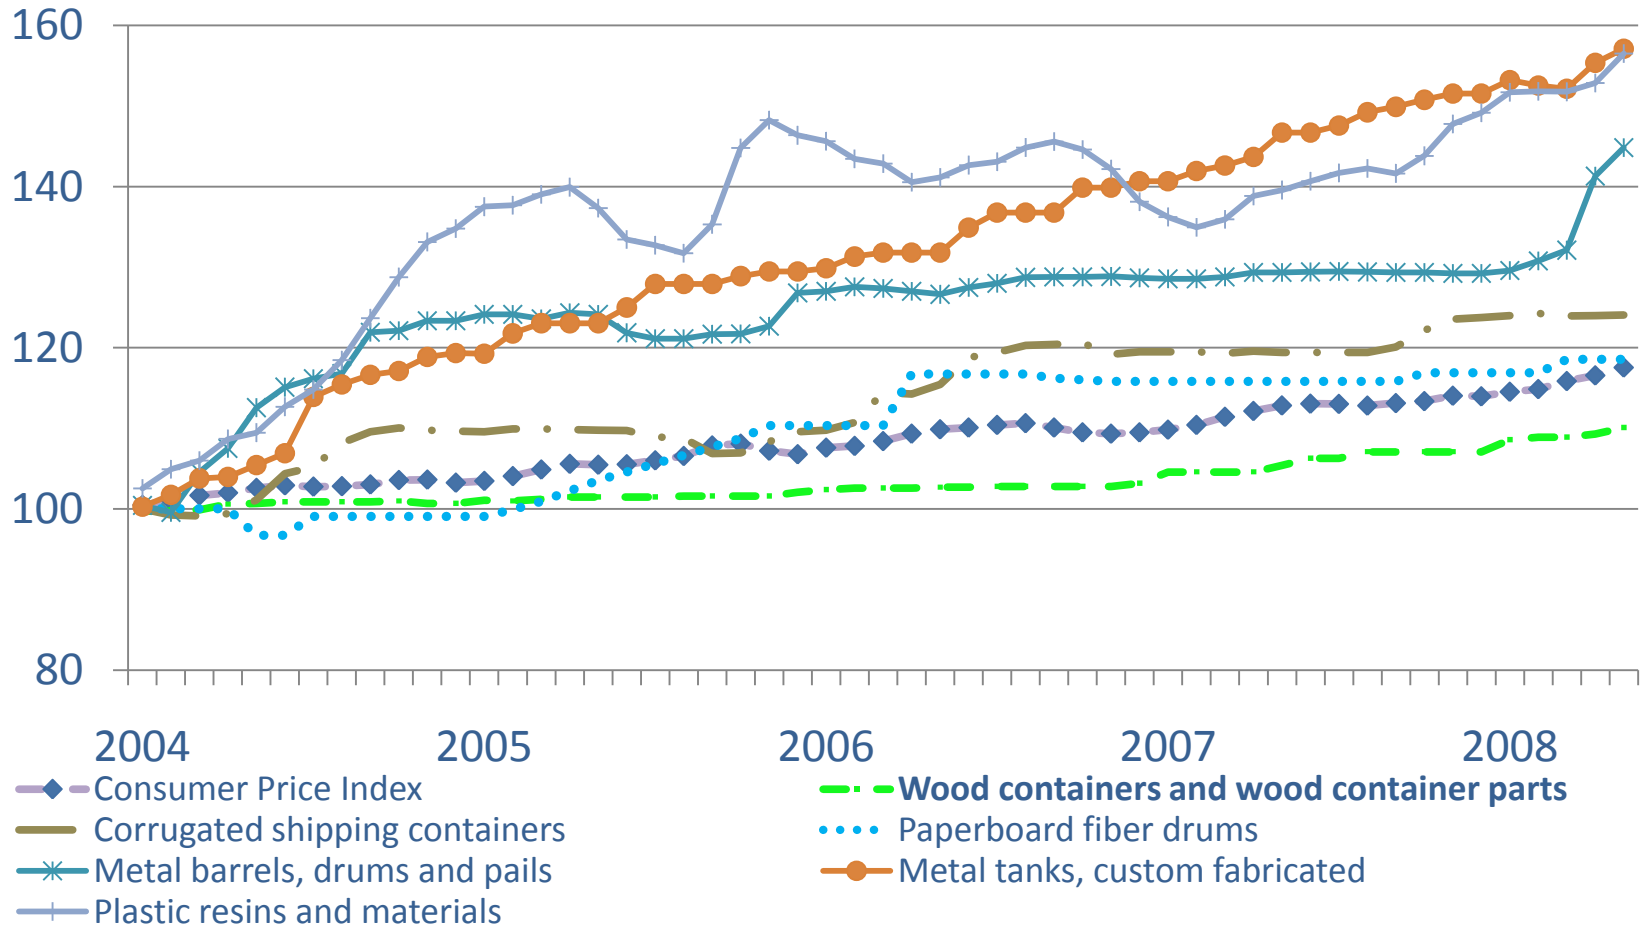

Industrial Component Price Indexes

2003 – 2008 Price Changes*

*December 2003 through May 2008

Industrial Component Price Indexes

Change in producer prices. December 2003 = 100

Source: U.S. Dept of Labor, Bureau of Labor Statistics

Industrial Component Price Indexes

Change in producer prices. December 2003 = 100

Source: U.S. Dept of Labor, Bureau of Labor Statistics

Industrial Component Price Indexes

Change in producer prices. December 2003 = 100