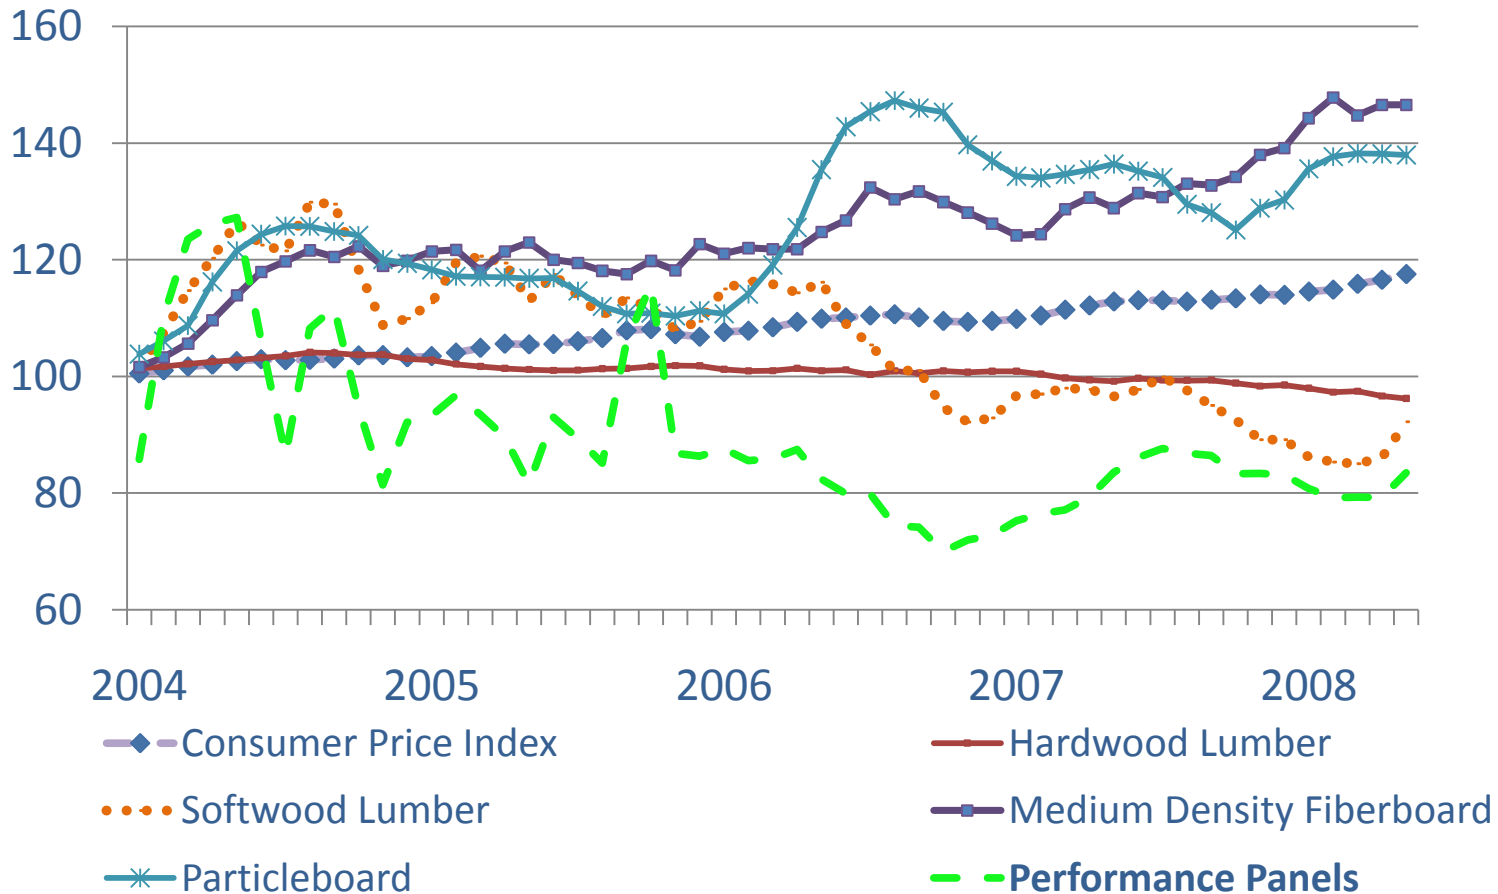

Industrial Component Price Indexes

2003 – 2008 Price Changes*

*December 2003 through May 2008

Industrial Component Price Indexes

Change in producer prices. December 2003 = 100

Source: U.S. Dept of Labor, Bureau of Labor Statistics

Industrial Component Price Indexes

Change in producer prices. December 2003 = 100

Source: U.S. Dept of Labor, Bureau of Labor Statistics

Industrial Component Price Indexes

Change in producer prices. December 2003 = 100

Source: U.S. Dept of Labor, Bureau of Labor Statistics

Industrial Component Price Index

Change in producer prices. December 2003 = 100

Source: U.S. Dept of Labor, Bureau of Labor Statistics