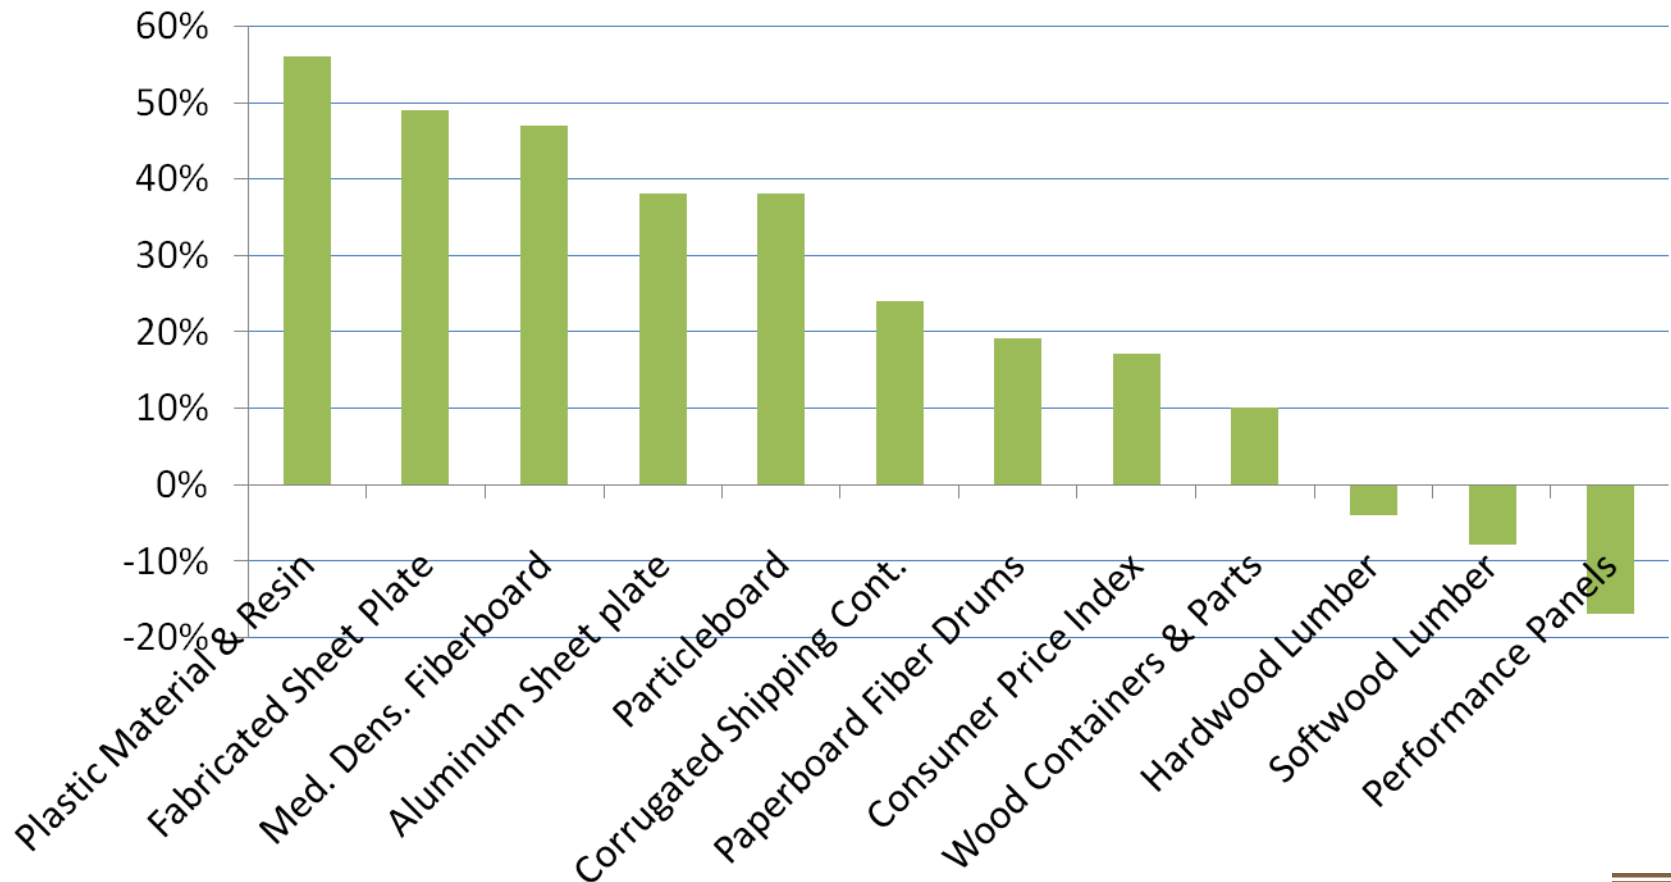

Industrial Component Price Indexes

2003 – 2008 Price Changes*

*December 2003 through May 2008

Industrial Component Price Indexes

Change in producer prices. December 2003 = 100

Source: U.S. Dept of Labor, Bureau of Labor Statistics

Industrial Component Price Indexes

Change in producer prices. December 2003 = 100

Source: U.S. Dept of Labor, Bureau of Labor Statistics

Industrial Component Price Indexes

Change in producer prices. December 2003 = 100

Source: U.S. Dept of Labor, Bureau of Labor Statistics

Industrial Component Price Index

Change in producer prices. December 2003 = 100

Source: U.S. Dept of Labor, Bureau of Labor Statistics